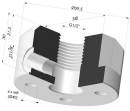

TECHNICAL INFORMATION

Arrow :	6.5 mm
Category :	Plates
Contact lip diameter :	116.5 mm
Height (in mm) :	25
Horizontal force :	501 N
inner barrel diameter :	14 mm
Number of bellows :	0.5 Bellows
Range :	Suction cup
Series :	PFG
Shape :	Plate
Vertical force :	250 N

Separable Female Fitting 1/2G

Product reference: FTF 120 G1/2

Separable Female Fitting 1/2G

Product reference: FTF 120 S G1/2