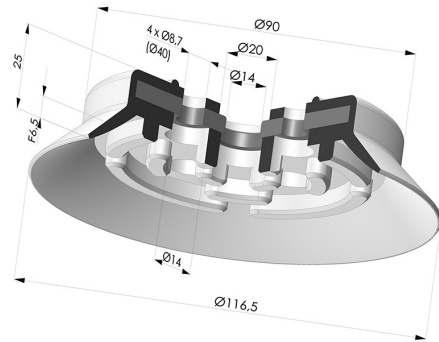

TECHNICAL INFORMATION

Arrow :	6.5 mm
Category :	Plates
Contact lip diameter :	116.5 mm
Height (in mm) :	25
Horizontal force :	501 N
inner barrel diameter :	14 mm
Number of bellows :	0.5 Bellows
Range :	Suction cup
Series :	PFG
Shape :	Plate
Vertical force :	250 N

Variants:

Variant reference:

PFG 120SLT A

- Color: Translucent
- Matter: Silicone
- Shore Hardness: SH60

Variant reference:

PFG 120NI A

- Color: Black
- Matter: Nitrile
- Shore Hardness: SH50

Related products:

Separable Female Fitting 1/2G

Product reference: FTF 120 G1/2

Separable Female Fitting 1/2G

Product reference: FTF 120 S G1/2