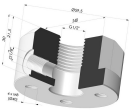

**TECHNICAL INFORMATION**

<b>Arrow :</b>	14 mm
<b>Category :</b>	Plates
<b>Contact lip diameter :</b>	198 mm
<b>Height (in mm) :</b>	36
<b>Horizontal force :</b>	1446 N
<b>inner barrel diameter :</b>	21 mm
<b>Number of bellows :</b>	0.5 Bellows
<b>Range :</b>	Suction cup
<b>Series :</b>	PFG
<b>Shape :</b>	Plate
<b>Vertical force :</b>	723 N

**Variants:**

Variant reference:

**PFG 200NI A**

- Color: Black
- Matter: Nitrile
- Shore Hardness: SH50

**Related products:**

**Separable Female Fitting 1/2G**

Product reference: FTF 120 G1/2

**Separable Female Fitting 1/2G**