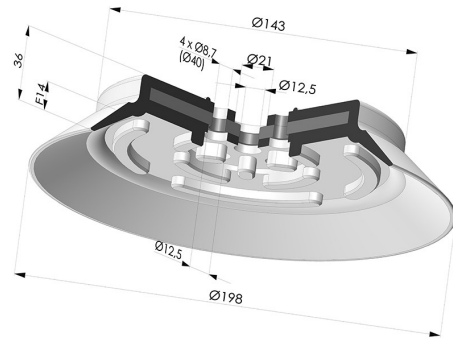

**TECHNICAL INFORMATION**

<b>Arrow :</b>	14 mm
<b>Category :</b>	Plates
<b>Contact lip diameter :</b>	198 mm
<b>Height (in mm) :</b>	36
<b>Horizontal force :</b>	1446 N
<b>inner barrel diameter :</b>	21 mm
<b>Number of bellows :</b>	0.5 Bellows
<b>Range :</b>	Suction cup
<b>Series :</b>	PFG
<b>Shape :</b>	Plate
<b>Vertical force :</b>	723 N

**Variants:**

Variant reference:

**PFG 200NI A**

- Color: Black
- Matter: Nitrile
- Shore Hardness: SH50

**Related products:**

**Separable Female Fitting 1/2G**

Product reference: FTF 120 G1/2

**Separable Female Fitting 1/2G**

Product reference: FTF 120 S G1/2