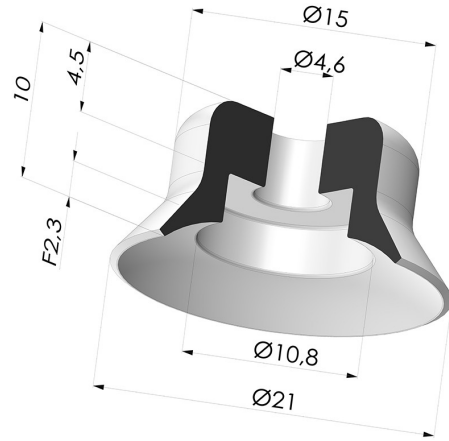

TECHNICAL INFORMATION

Arrow :	2.3 N
Category :	Plates
Contact lip diameter :	21 mm
Height (in mm) :	10
Horizontal force :	16 N
inner barrel diameter :	4.6 mm
Number of bellows :	0.5 Bellows
Range :	Suction cup
Series :	PFG
Shape :	Plate
Vertical force :	8 N

Variants:

Variant reference:
PFG 20SLT A

- Color: Translucent
- CE food certified
- Matter: Silicone
- Shore Hardness: SH60

Variant reference:
PFG 20UR A

- Color: Blue
- Matter: Urethane
- Shore Hardness: SH60

Variant reference:
PFG 20NI A

- Color: Black
- Matter: Nitrile
- Shore Hardness: SH50

Related products:

Separable Male Fitting 1/8G

Product reference: FTM 20 G1/8 PO