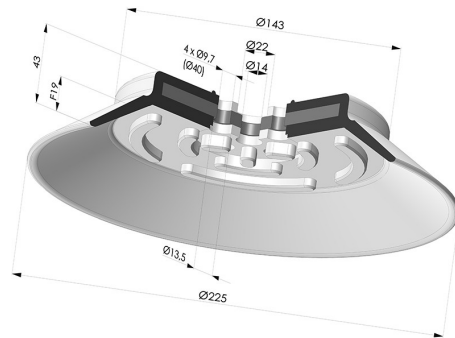

TECHNICAL INFORMATION

Arrow :	19 mm
Category :	Plates
Contact lip diameter :	225 mm
Height (in mm) :	43
Horizontal force :	1730 N
inner barrel diameter :	22 mm
Number of bellows :	0.5 Bellows
Range :	Suction cup
Series :	PFG
Shape :	Plate
Top diameter :	14 mm
Vertical force :	864 N

Variants:

- Color: Black
- Matter: Nitrile
- Shore Hardness: SH50

Related products:

Separable Female Fitting 1/2G

Product reference: FTF 120 G1/2

Separable Female Fitting 1/2G

Product reference: FTF 120 S G1/2