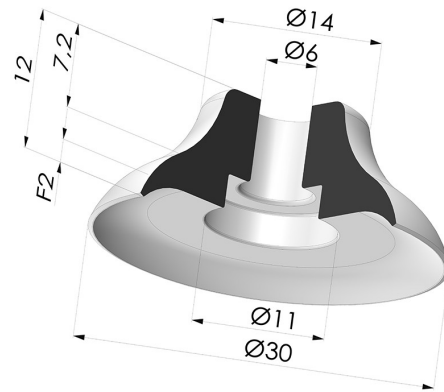

TECHNICAL INFORMATION

Arrow :	2 mm
Category :	Plates
Contact lip diameter :	30 mm
Height (in mm) :	12
Horizontal force :	32 N
inner barrel diameter :	6 mm
Number of bellows :	0.5 Bellows
Range :	Suction cup
Series :	PFG
Shape :	Plate
Vertical force :	17 N

Variants:

- Variant reference:
PFG 30SLT A
- Color: Translucent
 - CE food certified
 - Matter: Silicone
 - Shore Hardness: SH60

- Variant reference:
PFG 30UR A
- Color: Blue
 - Matter: Urethane
 - Shore Hardness: SH60

- Variant reference:
PFG 30NI A
- Color: Black
 - Matter: Nitrile
 - Shore Hardness: SH50

Related products:

**Separable Female Fitting
 1/4G**

Product reference: FTF 20B
 G1/4

**Separable Female Fitting
 1/8G**

Product reference: FTF 20B
 G1/8

**Separable Male Fitting
 1/4G**

Product reference: FTM 20B
 G1/4

**Separable Male Fitting
 1/8G**

Product reference: FTM 20B
 G1/8