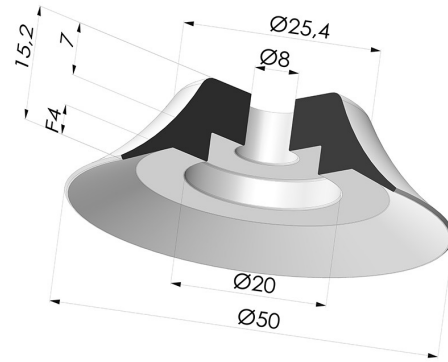

TECHNICAL INFORMATION

Arrow :	4 mm
Category :	Plates
Contact lip diameter :	50 mm
Height (in mm) :	15.2
Horizontal force :	92 N
inner barrel diameter :	8 mm
Number of bellows :	0.5 Bellows
Range :	Suction cup
Series :	PFG
Shape :	Plate
Vertical force :	46 N

Variants:

Variant reference:
PFG 50SLBLEU A

- Color: Blue
- Matter: Silicone
- Shore Hardness: SH60

Variant reference:
PFG 50SLT A

- Color: Translucent
- CE food certified
- Matter: Silicone
- Shore Hardness: SH60

Variant reference:
PFG 50UR A

- Color: Blue
- Matter: Urethane
- Shore Hardness: SH60

Variant reference:
PFG 50NI A

- Color: Black
- Matter: Nitrile
- Shore Hardness: SH50

Related products:

**Separable Female Fitting
 1/4G**

Product reference: FTF 50
 G1/4

**Separable Male Fitting
 1/4G**

Product reference: FTM 50
 G1/4

**Separable Male Fitting
 1/8G**

Product reference: FTM 50
 G1/8

**Separable Female Fitting
 1/8G**

Product reference: FTF 50
 G1/8