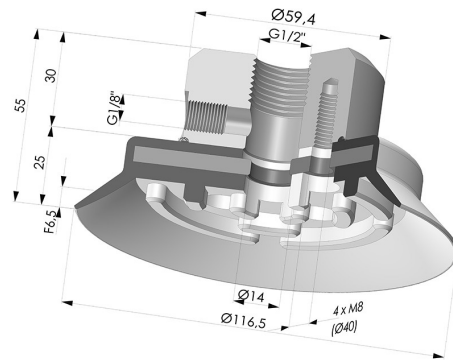

TECHNICAL INFORMATION

Arrow :	6.5 mm
Category :	Plates
Contact lip diameter :	116.5 mm
Height (in mm) :	55
Horizontal force :	484 N
inner barrel diameter :	Female G1/2"
Number of bellows :	0.5 Bellows
Outer diameter :	116.5 mm
Range :	Suction cup
Series :	PFTF
Shape :	Plate
Vertical force :	242 N

Variants:

Variant reference:

PFTF 120NI 1/2

- Color: Black
- Matter: Nitrile
- Shore Hardness: SH50