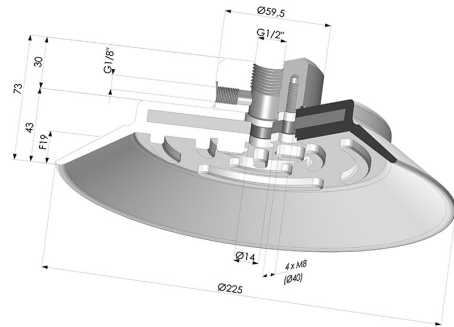

TECHNICAL INFORMATION

Arrow :	19 mm
Category :	Plates
Contact lip diameter :	225 mm
Height (in mm) :	73
Horizontal force :	1806 N
inner barrel diameter :	Female G1/2"
Number of bellows :	0.5 Bellows
Outer diameter :	225 mm
Range :	Suction cup
Series :	PFTF
Shape :	Plate
Top diameter :	G1/2"
Vertical force :	903 N

Variants:

Variant reference:

PFTF 230NI 1/2

- Color: Black
- Matter: Nitrile
- Shore Hardness: SH50