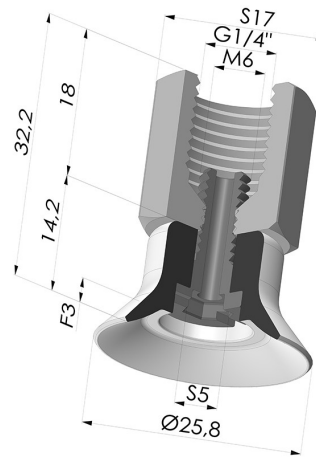

**TECHNICAL INFORMATION**

<b>Arrow :</b>	3 mm
<b>Category :</b>	Plates
<b>Color :</b>	Black
<b>Contact lip diameter :</b>	25.8 mm
<b>Height (in mm) :</b>	32
<b>Horizontal force :</b>	24 N
<b>inner barrel diameter :</b>	Female G1/4"
<b>Matter :</b>	Nitrile
<b>Number of bellows :</b>	0.5 Bellows
<b>Range :</b>	Suction cup
<b>Series :</b>	PFTF
<b>Shape :</b>	Plate
<b>Top diameter :</b>	Female G1/4"
<b>Vertical force :</b>	12 N

**Variants:**

Variant reference:

**PFTF 25NI 1/4**

- Color: Black
- Matter: Nitrile
- Shore Hardness: SH50