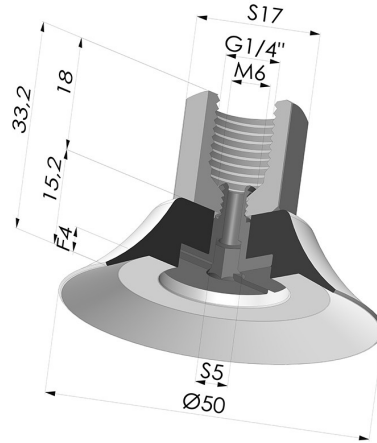

**TECHNICAL INFORMATION**

<b>Arrow :</b>	4 mm
<b>Category :</b>	Plates
<b>Contact lip diameter :</b>	50 mm
<b>Height (in mm) :</b>	33
<b>Horizontal force :</b>	90 N
<b>inner barrel diameter :</b>	Female G1/4"
<b>Number of bellows :</b>	0.5 Bellows
<b>Outer diameter :</b>	50 mm
<b>Range :</b>	Suction cup
<b>Series :</b>	PFTF
<b>Shape :</b>	Plate
<b>Vertical force :</b>	45 N

**Variants:**

Variant reference:

**PFTF 50SLT 1/4**

- Color: Translucent
- Matter: Silicone
- Shore Hardness: SH60

Variant reference:

**PFTF 50NI 1/4**

- Color: Black
- Matter: Nitrile
- Shore Hardness: SH50