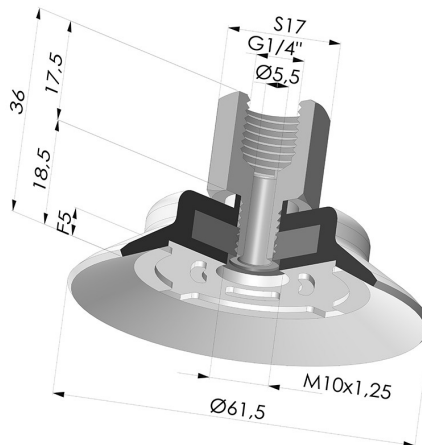

**TECHNICAL INFORMATION**

<b>Arrow :</b>	5 mm
<b>Category :</b>	Plates
<b>Contact lip diameter :</b>	61.5 mm
<b>Height (in mm) :</b>	36
<b>Horizontal force :</b>	135 N
<b>inner barrel diameter :</b>	6.1 mm
<b>Number of bellows :</b>	0.5 Bellows
<b>Outer diameter :</b>	62 mm
<b>Range :</b>	Suction cup
<b>Series :</b>	PFTF
<b>Shape :</b>	Plate
<b>Vertical force :</b>	67.5 N

**Variants:**

Variant reference:

- PFTF 60NI 1/4**
- Color: Black
- Matter: Nitrile
- Shore Hardness: SH50