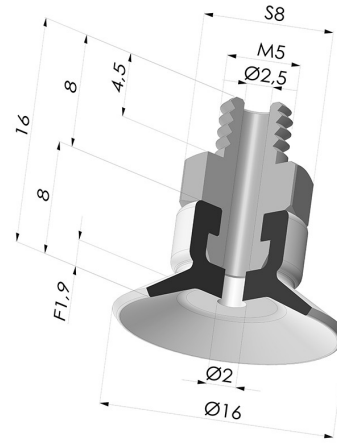

TECHNICAL INFORMATION

Arrow :	2 mm
Category :	Plates
Contact lip diameter :	16 mm
Height (in mm) :	16
Horizontal force :	9 N
inner barrel diameter :	M5
Number of bellows :	0.5 Bellows
Range :	Suction cup
Series :	PFTM
Shape :	Plate
Vertical force :	4.5 N

Variants:

Variant reference:

PFTM 15ASLT M5M

- Color: Translucent
- Matter: Silicone
- Shore Hardness: SH60