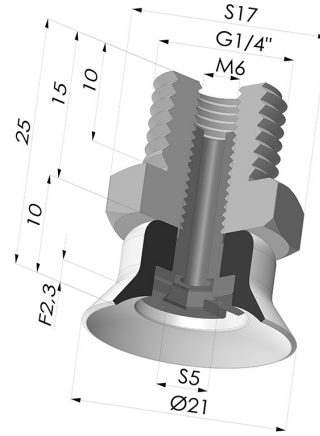

TECHNICAL INFORMATION

Arrow :	2.3 mm
Category :	Plates
Contact lip diameter :	21 mm
Height (in mm) :	25
Horizontal force :	15.5 N
inner barrel diameter :	Male G1/4"
Number of bellows :	0.5 Bellows
Range :	Suction cup
Series :	PFTM
Shape :	Plate
Top diameter :	Male G1/4"
Vertical force :	7.5 N

Variants:

Variant reference:

PFTM 20NI 1/4

- Color: Black
- Matter: Nitrile
- Shore Hardness: SH50

Variant reference:

PFTM 20SLT 1/4

- Color: Translucent
- CE food certified
- Matter: Silicone
- Shore Hardness: SH60