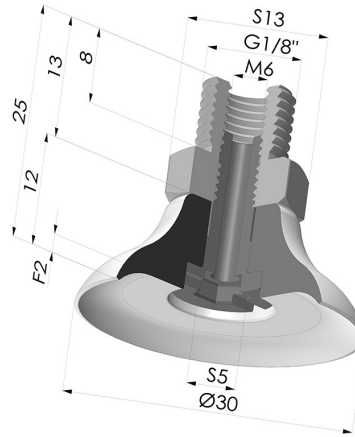

**TECHNICAL INFORMATION**

<b>Arrow :</b>	2 mm
<b>Category :</b>	Plates
<b>Contact lip diameter :</b>	30 mm
<b>Height (in mm) :</b>	25
<b>Horizontal force :</b>	32 N
<b>inner barrel diameter :</b>	Male G1/8"
<b>Number of bellows :</b>	0.5 Bellows
<b>Range :</b>	Suction cup
<b>Series :</b>	PFTM
<b>Shape :</b>	Plate
<b>Vertical force :</b>	16 N

**Variants:**

Variant reference:

**PFTM 30NI 1/8**

- Color: Black
- Matter: Nitrile
- Shore Hardness: SH50