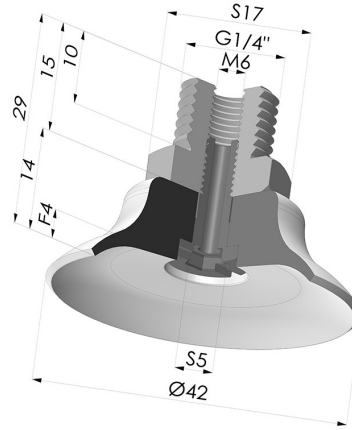

TECHNICAL INFORMATION

Arrow :	4 mm
Category :	Plates
Contact lip diameter :	42 mm
Height (in mm) :	29
Horizontal force :	63 N
inner barrel diameter :	Male G1/4"
Number of bellows :	0.5 Bellows
Range :	Suction cup
Series :	PFTM
Shape :	Plate
Vertical force :	31.5 N

Variants:

Variant reference:

PFTM 40SLT 1/4

- Color: Translucent
- CE food certified
- Matter: Silicone
- Shore Hardness: SH60

Variant reference:

PFTM 40NI 1/4

- Color: Black
- Matter: Nitrile
- Shore Hardness: SH50