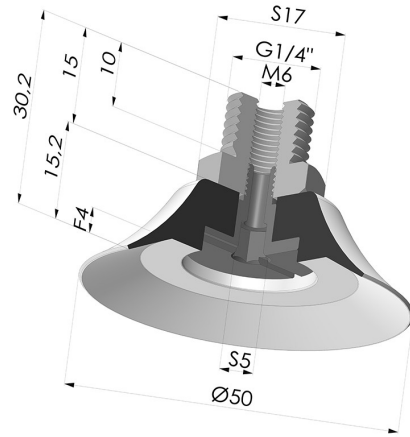

TECHNICAL INFORMATION

Arrow :	4 mm
Category :	Plates
Contact lip diameter :	50 mm
Height (in mm) :	30.2
Horizontal force :	90 N
inner barrel diameter :	Male G1/4"
Number of bellows :	0.5 Bellows
Range :	Suction cup
Series :	PFTM
Shape :	Plate
Vertical force :	45 N

Variants:

Variant reference:

PFTM 50NI 1/4

- Color: Black
- Matter: Nitrile
- Shore Hardness: SH50

Variant reference:

PFTM 50SLT 1/4

- Color: Translucent
- CE food certified
- Matter: Silicone
- Shore Hardness: SH60