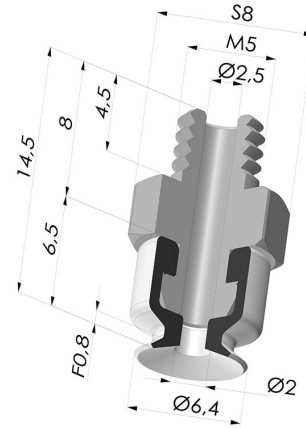

TECHNICAL INFORMATION

Arrow :	0.8 mm
Category :	Plates
Contact lip diameter :	6.4 mm
Height (in mm) :	14.5
Horizontal force :	1.5 N
inner barrel diameter :	M5
Number of bellows :	0.5 Bellows
Range :	Suction cup
Series :	PFTM
Shape :	Plate
Vertical force :	0.75 N

Variants:

Variant reference:
PFTM 6ASLT M5M

- Color: Translucent
- Matter: Silicone
- Shore Hardness: SH60

Variant reference:
PFTM 6ANI M5M

- Color: Black
- Matter: Nitrile
- Shore Hardness: SH50