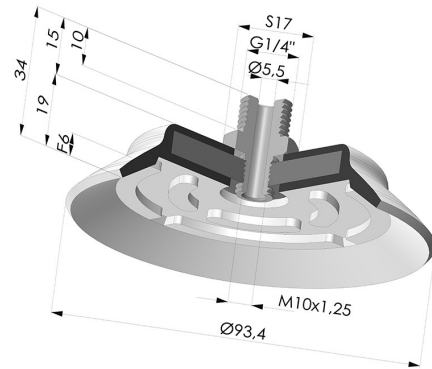

TECHNICAL INFORMATION

Arrow :	6 mm
Category :	Plates
Contact lip diameter :	93.4 mm
Height (in mm) :	34
Horizontal force :	311 N
inner barrel diameter :	Male G1/4"
Number of bellows :	0.5 Bellows
Range :	Suction cup
Series :	PFTM
Shape :	Plate
Vertical force :	155 N

Variants:

Variant reference:

PFTM 95NI 1/4

- Color: Black
- Matter: Nitrile
- Shore Hardness: SH50