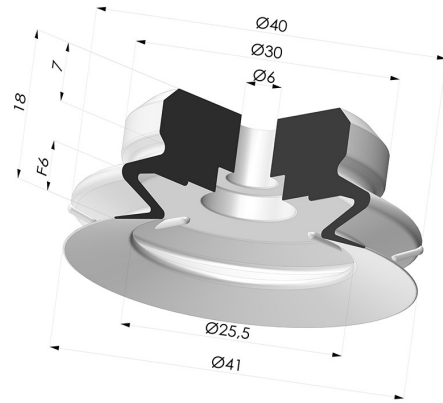

**TECHNICAL INFORMATION**

**Arrow :** 6 mm  
**Category :** With bellows  
**Contact lip diameter :** 40.7 mm  
**Height (in mm) :** 18  
**Height (in mm) :** 18  
**Horizontal force :** 58 N  
**inner barrel diameter :** 6mm  
**inner barrel diameter :** 6mm  
**Number of bellows :** 1.5 Bellows  
**Range :** Suction cup  
**Series :** PJG  
**Shape :** 1.5 Bellows  
**Vertical force :** 29 N

**Variants:**

Variant reference:

**PJG 40SLT A**

- Color: Translucent
- CE food certified
- Matter: Silicone
- Shore Hardness: SH60

Variant reference:

**PJG 40NI A**

- Color: Black
- Matter: Nitrile
- Shore Hardness: SH50

**Related products:**

**Adaptor - Female  
 1/4G - Female M6**

Product reference: ADA  
 G1/4F M6F

**Adaptor - Male 1/4G  
 - Female M6**

Product reference: ADA  
 G1/4M M6F

**Adaptor - Female  
 1/8G - Female M6**

Product reference: FTF  
 20B G1/8

**Separable Male  
 Fitting 1/4G**

Product reference: FTM  
 20B G1/4

**Separable Male  
 Fitting 1/8G**

Product reference: FTM  
 20B G1/8

**Screw M6 - Head Ø  
 11 mm - L 17 mm**