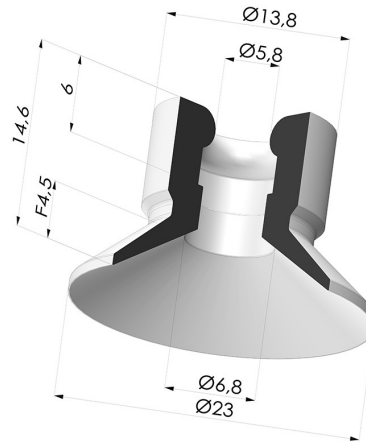

TECHNICAL INFORMATION

Arrow :	4.5 mm
Category :	Plates
Contact lip diameter :	23 mm
Height (in mm) :	14.6
Horizontal force :	19 N
inner barrel diameter :	5.8 mm
Number of bellows :	0.5 Bellows
Range :	Suction cup
Series :	VCP
Shape :	Plate
Top diameter :	5.8 mm
Vertical force :	9.5 N

Variants:

Variant reference:

VCP 23A

- Color: Blue
- Matter: Vinyl
- Shore Hardness: SH50