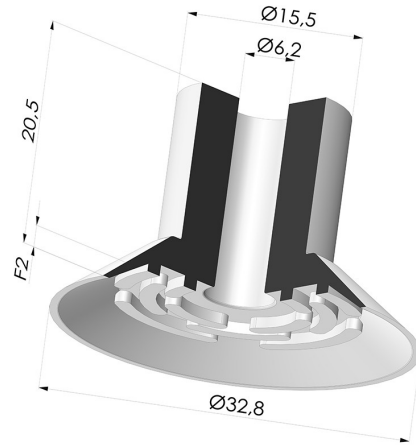

**TECHNICAL INFORMATION**

<b>Arrow :</b>	32.8 mm
<b>Category :</b>	Plates
<b>Contact lip diameter :</b>	32.8 mm
<b>Height (in mm) :</b>	20.5
<b>Horizontal force :</b>	38.5 N
<b>inner barrel diameter :</b>	6.2 mm
<b>Number of bellows :</b>	0.5 Bellows
<b>Range :</b>	Suction cup
<b>Series :</b>	VCP
<b>Shape :</b>	Plate
<b>Top diameter :</b>	6.2 mm
<b>Vertical force :</b>	19.2 N

**Variants:**

Variant reference:

**VCP 32A**

- Color: Blue
- Matter: Vinyl
- Shore Hardness: SH50

**Related products:**

**Separable Female Fitting G1/8"**

Product reference: F18C12L22.5

**Separable Male Fitting G1/8"**

Product reference: M18C12L22.5

**Separable Male Fitting M5**

Product reference: M5C12