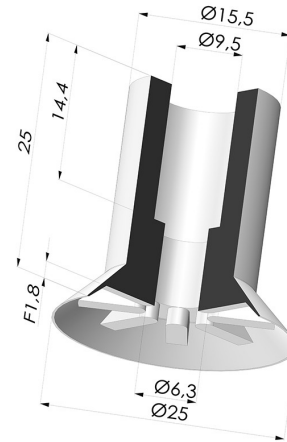

**TECHNICAL INFORMATION**

<b>Arrow :</b>	1.8 mm
<b>Category :</b>	Plates
<b>Contact lip diameter :</b>	25 mm
<b>Height (in mm) :</b>	25
<b>Horizontal force :</b>	22 N
<b>inner barrel diameter :</b>	9.5 mm
<b>Number of bellows :</b>	0.5 Bellows
<b>Range :</b>	Suction cup
<b>Series :</b>	VCP
<b>Shape :</b>	Plate
<b>Vertical force :</b>	11 N

**Variants:**

Variant reference:

**VCP 25A**

- Color: Blue
- Matter: Vinyl
- Shore Hardness: SH50