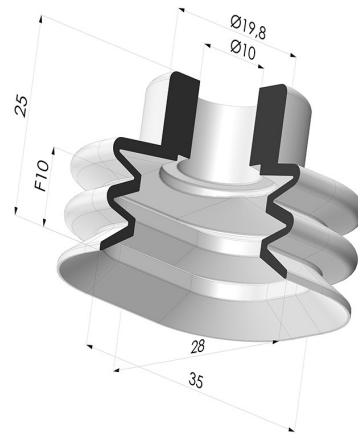

TECHNICAL INFORMATION

Arrow :	10 mm
Category :	Oblong
Height (in mm) :	25
Horizontal force :	1.2 N
inner barrel diameter :	10 mm
Length :	35 mm
Number of bellows :	2.5 Bellows
Range :	Suction cup
Series :	VCSO
Shape :	Oblong
Vertical force :	0.6 N
Width :	28 mm

Variants:

Variant reference:

- VCSO 35X28A**
- Color: Blue
- Matter: Vinyl
- Shore Hardness: SH50

Related products:

Separable Female Fitting G1/4"
 Product reference: D

Separable Male Fitting G1/4"
 Product reference: E

Separable Female Fitting G1/8"
 Product reference: H

Separable Male Fitting G1/8"
 Product reference: I

Separable Male Fitting M6
 Product reference: M6C17