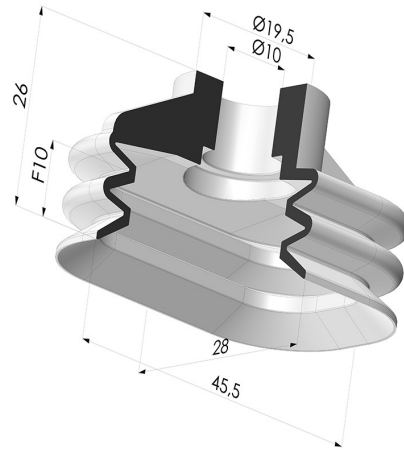

TECHNICAL INFORMATION

Arrow :	10 mm
Category :	Oblong
Height (in mm) :	26
Horizontal force :	46.7 N
inner barrel diameter :	10 mm
Length :	45.5 mm
Number of bellows :	2.5 Bellows
Range :	Suction cup
Series :	VCSO
Shape :	Oblong
Vertical force :	23.6 N
Width :	28 mm

Variants:

Variant reference:

- VCSO 46X28A**
- Color: Blue
- Matter: Vinyl
- Shore Hardness: SH50

Related products:

Separable Female Fitting G1/4"
 Product reference: D

Separable Male Fitting G1/4"
 Product reference: E

Separable Female Fitting G1/8"
 Product reference: H

Separable Male Fitting G1/8"
 Product reference: I

Separable Male Fitting M6
 Product reference: M6C17