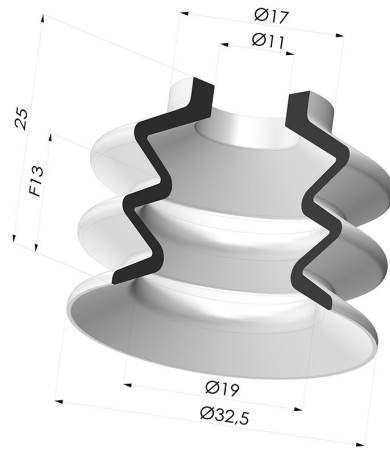

TECHNICAL INFORMATION

Arrow :	13 mm
Category :	With bellows
Contact lip diameter :	32.5 mm
Height (in mm) :	25
Horizontal force :	36 N
inner barrel diameter :	11 mm
Number of bellows :	2.5 Bellows
Range :	Suction cup
Series :	VCS 2
Shape :	2.5 Bellows
Top diameter :	11 mm
Vertical force :	18 N

Variants:

Variant reference:

VCS 2 32B

- Color: Blue
- Matter: Vinyl
- Shore Hardness: SH50