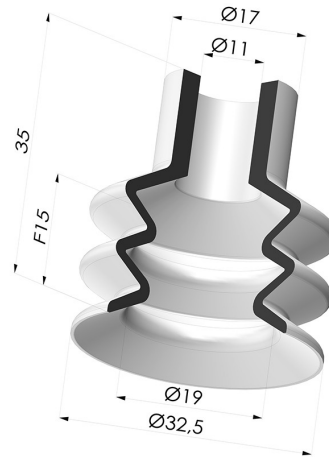

**TECHNICAL INFORMATION**

<b>Arrow :</b>	15 mm
<b>Category :</b>	With bellows
<b>Contact lip diameter :</b>	32.5 mm
<b>Height (in mm) :</b>	38
<b>Horizontal force :</b>	36 N
<b>inner barrel diameter :</b>	11 mm
<b>Number of bellows :</b>	2.5 Bellows
<b>Range :</b>	Suction cup
<b>Series :</b>	VCS 2
<b>Shape :</b>	2.5 Bellows
<b>Top diameter :</b>	11 mm
<b>Vertical force :</b>	18 N

**Variants:**

Variant reference:

**VCS 2 32A**

- Color: Blue
- Matter: Vinyl
- Shore Hardness: SH50

**Related products:**

**Separable Female Fitting G1/4"**  
 Product reference: D

**Separable Male Fitting G1/4"**  
 Product reference: E

**Separable Female Fitting G1/8"**  
 Product reference: H

**Separable Male Fitting G1/8"**  
 Product reference: I

**Separable Male Fitting M6**  
 Product reference: M6C17