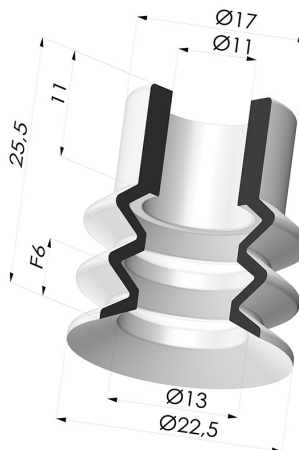

TECHNICAL INFORMATION

Arrow :	6 mm
Category :	With bellows
Contact lip diameter :	22.5 mm
Height (in mm) :	25.5
Horizontal force :	18 N
inner barrel diameter :	11 mm
Number of bellows :	2.5 Bellows
Range :	Suction cup
Series :	VCS 2
Shape :	2.5 Bellows
Top diameter :	11 mm
Vertical force :	9 N

Variants:

Variant reference:

VCS 2 22A

- Color: Blue
- Matter: Vinyl
- Shore Hardness: SH50

Related products:

Separable Female Fitting G1/4"

Product reference: D

Separable Male Fitting G1/4"

Product reference: E

Separable Female Fitting G1/8"

Product reference: H

Separable Male Fitting G1/8"

Product reference: I

Separable Male Fitting M6

Product reference: M6C17