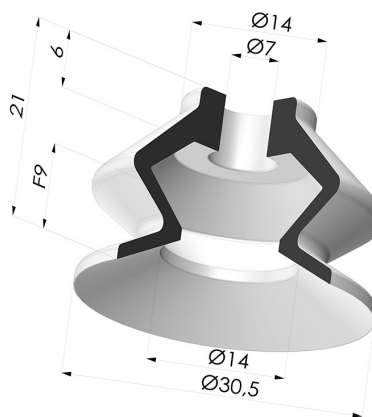

TECHNICAL INFORMATION

Arrow :	9 mm
Category :	With bellows
Contact lip diameter :	30.5 mm
Height (in mm) :	21
Horizontal force :	33 N
inner barrel diameter :	7 mm
Number of bellows :	1.5 Bellows
Range :	Suction cup
Series :	VCS 1
Shape :	1.5 Bellows
Top diameter :	6.8 mm
Vertical force :	16.5 N

Variants:

Variant reference:

VCS 1 30A

- Color: Blue
- Matter: Vinyl
- Shore Hardness: SH50

Related products:

**Adaptor - Female
 G1/4" - Female M6**

Product reference:
 F14F6

**Adaptor - Female
 1/8G - Female M6**

Product reference:
 F18F6

**Adaptor - Male 1/4G
 - Female M6**

Product reference:
 M14F6

**Adaptor - Male 1/8G
 - Female M6**

Product reference:
 M18F6

**Screw M6 - Head Ø
 12 mm - L 15 mm**

Product reference:
 M6T12L15