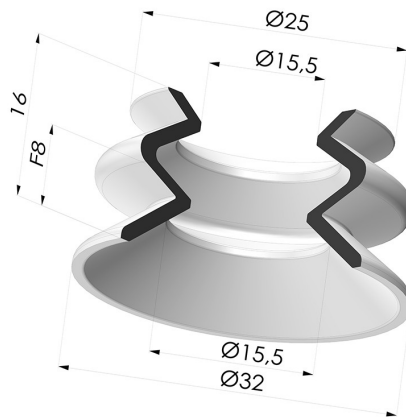

**TECHNICAL INFORMATION**

<b>Arrow :</b>	8 mm
<b>Category :</b>	With bellows
<b>Contact lip diameter :</b>	32 mm
<b>Height (in mm) :</b>	16
<b>Horizontal force :</b>	32 N
<b>inner barrel diameter :</b>	15.5 mm
<b>Number of bellows :</b>	1.5 Bellows
<b>Range :</b>	Suction cup
<b>Series :</b>	VCS 1
<b>Shape :</b>	1.5 Bellows
<b>Top diameter :</b>	15.5 mm
<b>Vertical force :</b>	16 N

**Variants:**

Variant reference:

**VCS 1 30C**

- Color: Blue
- Matter: Vinyl
- Shore Hardness: SH50