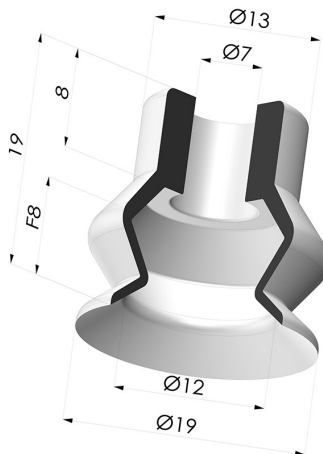

TECHNICAL INFORMATION

Arrow :	8 mm
Category :	With bellows
Contact lip diameter :	19 mm
Height (in mm) :	19
Horizontal force :	12.5 N
inner barrel diameter :	7 mm
Number of bellows :	1.5 Bellows
Range :	Suction cup
Series :	VCS 1
Shape :	1.5 Bellows
Top diameter :	7 mm
Vertical force :	6.2 N

Variants:

Variant reference:

VCS 1 19A

- Color: Blue
- Matter: Vinyl
- Shore Hardness: SH50

Related products:

Separable Female Fitting 1/4G

Product reference: FTF
 20B G1/4

Separable Female Fitting 1/8G

Product reference: FTF
 20B G1/8

Separable Male Fitting 1/4G

Product reference: FTM
 20B G1/4

Separable Male Fitting 1/8G

Product reference: FTM
 20B G1/8

Separable Male Fitting M5

Product reference: M5C12