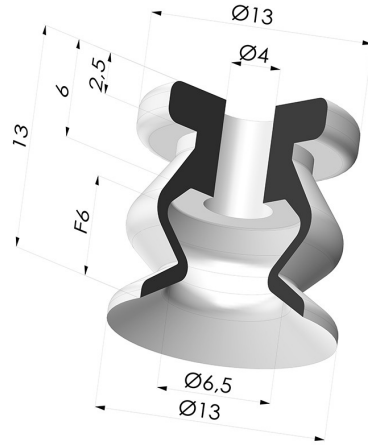

TECHNICAL INFORMATION

Arrow :	6 mm
Category :	With bellows
Contact lip diameter :	13 mm
Height (in mm) :	13
Horizontal force :	6N
Number of bellows :	1.5 Bellows
Range :	Suction cup
Series :	VCS 1
Shape :	1.5 Bellows
Top diameter :	4 mm
Vertical force :	3N

Variants:

Variant reference:

VCS 1 13A

- Color: Blue
- Matter: Vinyl
- Shore Hardness: SH50

Related products:

Adaptor - Female 1/8G - Female M5

Product reference: F18F5

Adaptor - Male 1/8G - Female M5

Product reference: M18F5

Separable Male Fitting M5

Product reference: M5C8L13