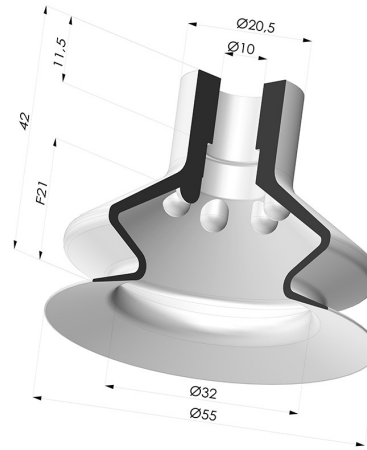

TECHNICAL INFORMATION

Arrow :	21 mm
Category :	With bellows
Contact lip diameter :	55 mm
Height (in mm) :	42
Horizontal force :	106.5 N
inner barrel diameter :	10 mm
Mass :	14 g
Number of bellows :	1.5 Bellows
Range :	Suction cup
Series :	AR VF
Shape :	1.5 Bellows
Top diameter :	10 mm
Vertical force :	53.5 N
Volume :	47.33 cm ³

Variants:

Variant reference:

AR VF 56PU A

- Color: Blue
- Matter: Thermoplastic
- Shore Hardness: SH70