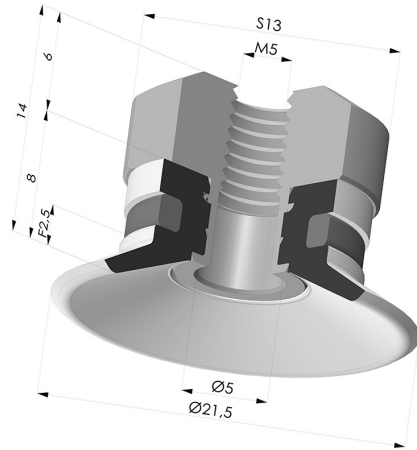

TECHNICAL INFORMATION

Arrow :	2.5 mm
Category :	Plates
Contact lip diameter :	21.5 mm
Height (in mm) :	14
Horizontal force :	14 N
inner barrel diameter :	M5
Number of bellows :	0.5 Bellows
Range :	Suction cup
Series :	9
Shape :	Plate
Vertical force :	7 N

Variants:

Variant reference:
9 20SL FM5

- Color: Red food-grade CE certification
 - Matter: Silicone
 - Shore Hardness: SH60

Variant reference:
9 20SLT FM5

- Color: Translucent
 - CE food certified
 - Matter: Silicone
- Shore Hardness: SH60

Variant reference:
9 20NI FM5

- Color: Black
 - Matter: Nitrile
- Shore Hardness: SH50

Related products:

Flat Suction Cup Series 9, Ø 21.5 mm
 Product reference: 9 20-- A

Separable Female Fitting M5
 Product reference: 9PM5-2