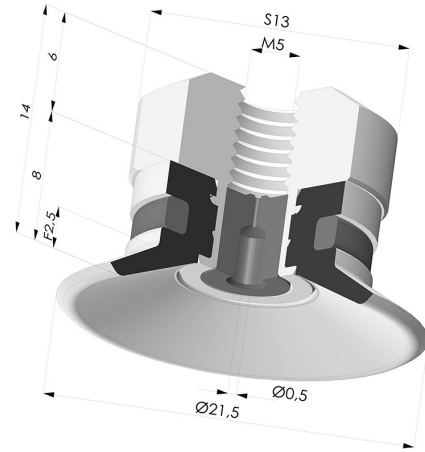

TECHNICAL INFORMATION

Arrow :	2.5 mm
Category :	Plates
Contact lip diameter :	21.5 mm
Height (in mm) :	14
Horizontal force :	14 N
inner barrel diameter :	M5
Number of bellows :	0.5 Bellows
Range :	Suction cup
Series :	9
Shape :	Plate
Vertical force :	7 N

Variants:

Variant reference:
9 20SL FM5GIC

- Color: Red food-grade CE certification
- Matter: Silicone
- Shore Hardness: SH60

Variant reference:
9 20SLT FM5GIC

- Color: Translucent
- CE food certified
- Matter: Silicone
- Shore Hardness: SH60

Variant reference:
9 20NI FM5GIC

- Color: Black
- Matter: Nitrile
- Shore Hardness: SH50

Related products:

Flat Suction Cup Series 9, Ø 21.5 mm
 Product reference: 9 20-- A

Separable Female Fitting M5 - with Spray Nozzle
 Product reference: 9PM5-2-GIC