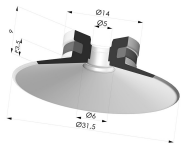

TECHNICAL INFORMATION

Arrow :	3.5 mm
Category :	Plates
Contact lip diameter :	31.5 mm
Height (in mm) :	15
Horizontal force :	32 N
inner barrel diameter :	M5
Number of bellows :	0.5 Bellows
Range :	Suction cup
Series :	9
Shape :	Plate
Vertical force :	16 N

Variants:

Variant reference:
9 30SL FM5

- Color: Red food-grade CE certification
 - Matter: Silicone
 - Shore Hardness: SH60

Variant reference:
9 30SLT FM5

- Color: Translucent
 - CE food certified
 - Matter: Silicone
- Shore Hardness: SH60

Variant reference:
9 30NI FM5

- Color: Black
 - Matter: Nitrile
- Shore Hardness: SH50

Related products:

Flat Suction Cup Series 9, Ø 30 mm

Product reference: 9 30-- A

Separable Female Fitting M5

Product reference: 9PM5-2