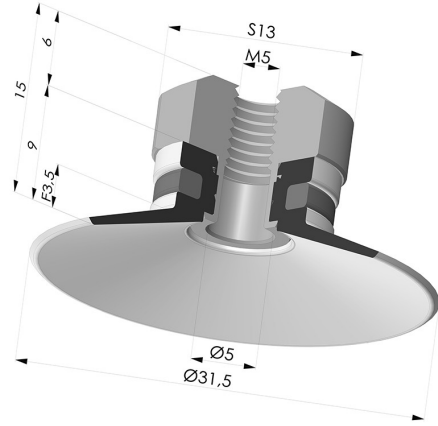

TECHNICAL INFORMATION

Arrow :	3.5 mm
Category :	Plates
Contact lip diameter :	31.5 mm
Height (in mm) :	15
Horizontal force :	32 N
inner barrel diameter :	M5
Number of bellows :	0.5 Bellows
Range :	Suction cup
Series :	9
Shape :	Plate
Vertical force :	16 N

Variants:

Variant reference:
9 30SL FM5

- Color: Red food-grade CE certification
 - Matter: Silicone
 - Shore Hardness: SH60

Variant reference:
9 30SLT FM5

- Color: Translucent
 - CE food certified
 - Matter: Silicone
- Shore Hardness: SH60

Variant reference:
9 30NI FM5

- Color: Black
 - Matter: Nitrile
- Shore Hardness: SH50

Related products:

Flat Suction Cup Series 9, Ø 30 mm

Product reference: 9 30-- A

Separable Female Fitting M5

Product reference: 9PM5-2