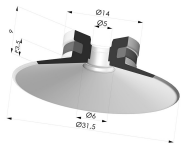

TECHNICAL INFORMATION

Arrow :	3.5 mm
Category :	Plates
Contact lip diameter :	31.5 mm
Height (in mm) :	18
Horizontal force :	32 N
inner barrel diameter :	M5
Number of bellows :	0.5 Bellows
Range :	Suction cup
Series :	9
Shape :	Plate
Vertical force :	16 N

Variant reference:
9 30NI FM5BD

- Color: Black
 - Matter: Nitrile
- Shore Hardness: SH50

Related products:

Flat Suction Cup Series 9, Ø 30 mm

Product reference: 9 30-- A