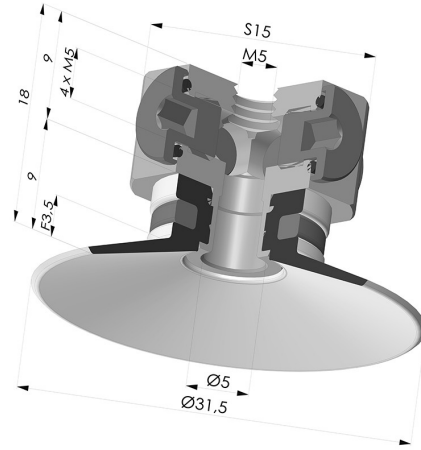

TECHNICAL INFORMATION

Arrow :	3.5 mm
Category :	Plates
Contact lip diameter :	31.5 mm
Height (in mm) :	18
Horizontal force :	32 N
inner barrel diameter :	M5
Number of bellows :	0.5 Bellows
Range :	Suction cup
Series :	9
Shape :	Plate
Vertical force :	16 N

Variants:

Variant reference:
9 30SL FM5BD

- Color: Red food-grade CE certification
 - Matter: Silicone
 - Shore Hardness: SH60

Variant reference:
9 30SLT FM5BD

- Color: Translucent
 - CE food certified
 - Matter: Silicone
- Shore Hardness: SH60

Variant reference:
9 30NI FM5BD

- Color: Black
 - Matter: Nitrile
- Shore Hardness: SH50

Related products:

Flat Suction Cup Series 9, Ø 30 mm

Product reference: 9 30-- A