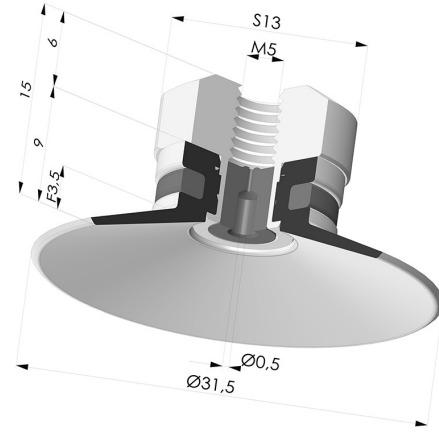

TECHNICAL INFORMATION

Arrow :	3.5 mm
Category :	Plates
Contact lip diameter :	31.5 mm
Height (in mm) :	15
Horizontal force :	32 N
inner barrel diameter :	M5
Number of bellows :	0.5 Bellows
Range :	Suction cup
Series :	9
Shape :	Plate
Vertical force :	16 N

Variants:

Variant reference:
9 30SL FM5GIC

- Color: Red food-grade CE certification
 - Matter: Silicone
 - Shore Hardness: SH60

Variant reference:
9 30SLT FM5GIC

- Color: Translucent
 - CE food certified
 - Matter: Silicone
- Shore Hardness: SH60

Variant reference:
9 30NI FM5GIC

- Color: Black
 - Matter: Nitrile
- Shore Hardness: SH50

Related products:

Flat Suction Cup Series 9, Ø 30 mm

Product reference: 9 30-- A

Separable Female Fitting M5 - with Spray Nozzle