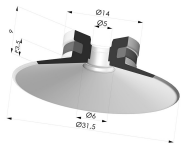

TECHNICAL INFORMATION

Arrow :	3.5 mm
Category :	Plates
Contact lip diameter :	31.5 mm
Height (in mm) :	15
Horizontal force :	32 N
inner barrel diameter :	M5
Number of bellows :	0.5 Bellows
Range :	Suction cup
Series :	9
Shape :	Plate
Vertical force :	16 N

Variant reference:
9 30NI FM5GIC

- Color: Black
 - Matter: Nitrile
- Shore Hardness: SH50

Related products:

Flat Suction Cup Series 9, Ø 30 mm

Product reference: 9 30-- A

Separable Female Fitting M5 - with Spray Nozzle