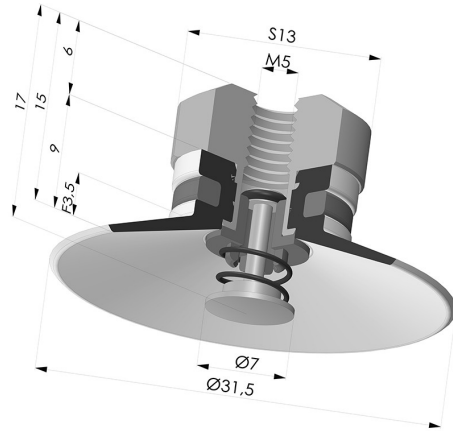

TECHNICAL INFORMATION

Arrow :	3.5 mm
Category :	Plates
Contact lip diameter :	31.5 mm
Height (in mm) :	17
Horizontal force :	32 N
inner barrel diameter :	M5
Number of bellows :	0.5 Bellows
Range :	Suction cup
Series :	9
Shape :	Plate
Vertical force :	16 N

Variants:

Variant reference:
9 30SL FM5PAL

- Color: Red food-grade CE certification
 - Matter: Silicone
 - Shore Hardness: SH60

Variant reference:
9 30SLT FM5PAL

- Color: Translucent
 - CE food certified
 - Matter: Silicone
- Shore Hardness: SH60

Variant reference:
9 30NI FM5PAL

- Color: Black
 - Matter: Nitrile
- Shore Hardness: SH50

Related products:

Flat Suction Cup Series 9, Ø 30 mm

Product reference: 9 30-- A

Separable Female Fitting M5 - with Check Valve