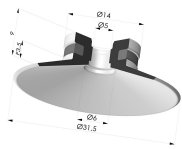

TECHNICAL INFORMATION

Arrow :	3.5 mm
Category :	Plates
Contact lip diameter :	31.5 mm
Height (in mm) :	17
Horizontal force :	32 N
inner barrel diameter :	M5
Number of bellows :	0.5 Bellows
Range :	Suction cup
Series :	9
Shape :	Plate
Vertical force :	16 N

Variant reference:
9 30NI FM5PAL

- Color: Black
 - Matter: Nitrile
- Shore Hardness: SH50

Related products:

Flat Suction Cup Series 9, Ø 30 mm

Product reference: 9 30-- A

Separable Female Fitting M5 - with Check Valve