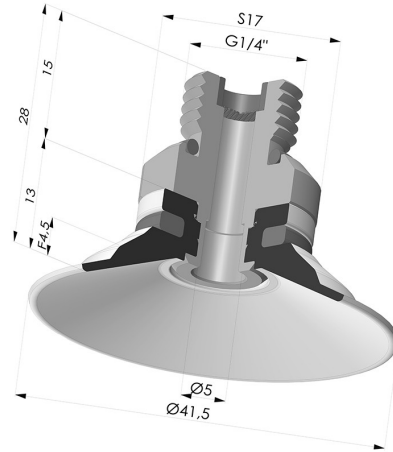

TECHNICAL INFORMATION

Arrow :	4.5 mm
Category :	Plates
Contact lip diameter :	41.5 mm
Height (in mm) :	28
Horizontal force :	57.5 N
inner barrel diameter :	Male G1/4"
Number of bellows :	0.5 Bellows
Range :	Suction cup
Series :	9
Shape :	Plate
Vertical force :	29 N

Variants:

Variant reference:
9 40SL 14D-2-F

- Color: Red food-grade CE certification
 - Matter: Silicone
 - Shore Hardness: SH60

Variant reference:
9 40SLT 14D-2-F

- Color: Translucent
 - CE food certified
 - Matter: Silicone
- Shore Hardness: SH60

Variant reference:
9 40NI 14D-2-F

- Color: Black
 - Matter: Nitrile
- Shore Hardness: SH50

Related products:

Flat Suction Cup Series 9, Ø 40 mm

Product reference: 9 40-- A

Separable Male Fitting 1/4G - with Filter