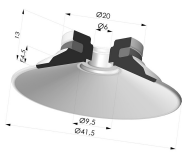

TECHNICAL INFORMATION

Arrow :	4.5 mm
Category :	Plates
Contact lip diameter :	41.5 mm
Height (in mm) :	28
Horizontal force :	57.5 N
inner barrel diameter :	Male G1/4"
Number of bellows :	0.5 Bellows
Range :	Suction cup
Series :	9
Shape :	Plate
Vertical force :	29 N

Variants:

Variant reference:
9 40SL 14D-2-F

- Color: Red food-grade CE certification
 - Matter: Silicone
 - Shore Hardness: SH60

Variant reference:
9 40SLT 14D-2-F

- Color: Translucent
 - CE food certified
 - Matter: Silicone
- Shore Hardness: SH60

Variant reference:
9 40NI 14D-2-F

- Color: Black
 - Matter: Nitrile
- Shore Hardness: SH50

Related products:

Flat Suction Cup Series 9, Ø 40 mm

Product reference: 9 40-- A

Separable Male Fitting 1/4G - with Filter