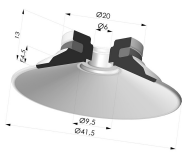

TECHNICAL INFORMATION

Arrow :	4.5 mm
Category :	Plates
Contact lip diameter :	41.5 mm
Height (in mm) :	28
Horizontal force :	57.5 N
inner barrel diameter :	Male G1/4"
Number of bellows :	0.5 Bellows
Range :	Suction cup
Series :	9
Shape :	Plate
Vertical force :	29 N

Variants:

Variant reference:
9 40SL 14D-2-GIC

- Color: Red food-grade CE certification
- Matter: Silicone
- Shore Hardness: SH60

Variant reference:
9 40SLT 14D-2-GIC

- Color: Translucent
- CE food certified
- Matter: Silicone
- Shore Hardness: SH60

Variant reference:
9 40NI 14D-2-GIC

- Color: Black
- Matter: Nitrile
- Shore Hardness: SH50

Related products:

Flat Suction Cup Series 9, Ø 40 mm

Product reference: 9 40-- A

Separable Male Fitting 1/4G - with Spray Nozzle