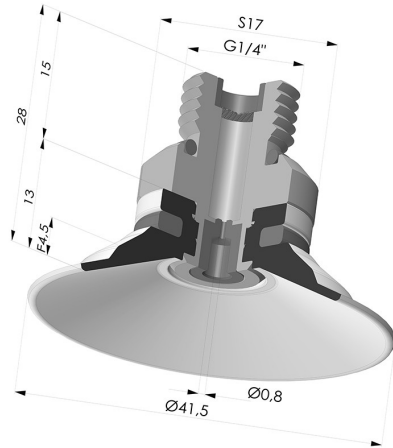

TECHNICAL INFORMATION

Arrow :	4.5 mm
Category :	Plates
Contact lip diameter :	41.5 mm
Height (in mm) :	28
Horizontal force :	57.5 N
inner barrel diameter :	Male G1/4"
Number of bellows :	0.5 Bellows
Range :	Suction cup
Series :	9
Shape :	Plate
Vertical force :	29 N

Variants:

Variant reference:
9 40SL 14D-2-GIC

- Color: Red food-grade CE certification
- Matter: Silicone
- Shore Hardness: SH60

Variant reference:
9 40SLT 14D-2-GIC

- Color: Translucent
- CE food certified
- Matter: Silicone
- Shore Hardness: SH60

Variant reference:
9 40NI 14D-2-GIC

- Color: Black
- Matter: Nitrile
- Shore Hardness: SH50

Related products:

Flat Suction Cup Series 9, Ø 40 mm

Product reference: 9 40-- A

Separable Male Fitting 1/4G - with Spray Nozzle