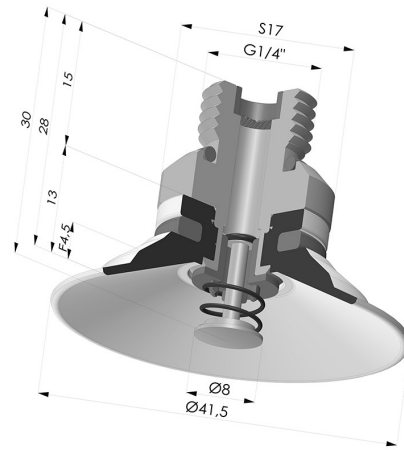

TECHNICAL INFORMATION

Arrow :	4.5 mm
Category :	Plates
Contact lip diameter :	41.5 mm
Height (in mm) :	30
Horizontal force :	57.5 N
inner barrel diameter :	Male G1/4"
Number of bellows :	0.5 Bellows
Range :	Suction cup
Series :	9
Shape :	Plate
Vertical force :	29 N

Variants:

Variant reference:
9 40SL 14D-2-PAL

- Color: Red food-grade CE certification
- Matter: Silicone
- Shore Hardness: SH60

Variant reference:
9 40SLT 14D-2-PAL

- Color: Translucent
- CE food certified
- Matter: Silicone
- Shore Hardness: SH60

Variant reference:
9 40NI 14D-2-PAL

- Color: Black
- Matter: Nitrile
- Shore Hardness: SH50

Related products:

Flat Suction Cup Series 9, Ø 40 mm
 Product reference: 9 40-- A

Separable Male Fitting 1/4G - with Check Valve
 Product reference: 9M14-2-PAL