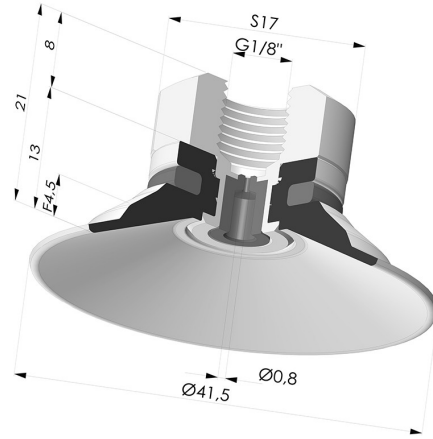

TECHNICAL INFORMATION

- Arrow :** 4.5 mm
Category : Plates
Contact lip diameter : 41.5 mm
Height (in mm) : 21
Horizontal force : 57.5 N
inner barrel diameter : Female G1/8"
Number of bellows : 0.5 Bellows
Range : Suction cup
Series : 9
Shape : Plate
Vertical force : 29 N

Variants:

Variant reference:
9 40SL 18D-2-GIC

- Color: Red food-grade CE certification
 - Matter: Silicone
 - Shore Hardness: SH60

Variant reference:
9 40SLT 18D-2-GIC

- Color: Translucent
 - CE food certified
 - Matter: Silicone
- Shore Hardness: SH60

Variant reference:
9 40NI 18D-2-GIC

- Color: Black
 - Matter: Nitrile
- Shore Hardness: SH50

Related products:

Flat Suction Cup Series 9, Ø 40 mm

Product reference: 9 40-- A

Separable Female Fitting 1/8G - with Spray Nozzle