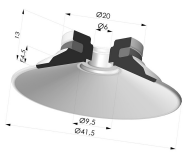

TECHNICAL INFORMATION

- Arrow :** 4.5 mm
Category : Plates
Contact lip diameter : 41.5 mm
Height (in mm) : 21
Horizontal force : 57.5 N
inner barrel diameter : Female G1/8"
Number of bellows : 0.5 Bellows
Range : Suction cup
Series : 9
Shape : Plate
Vertical force : 29 N

Variants:

Variant reference:
9 40SL 18D-2-GIC

- Color: Red food-grade CE certification
 - Matter: Silicone
 - Shore Hardness: SH60

Variant reference:
9 40SLT 18D-2-GIC

- Color: Translucent
 - CE food certified
 - Matter: Silicone
- Shore Hardness: SH60

Variant reference:
9 40NI 18D-2-GIC

- Color: Black
 - Matter: Nitrile
- Shore Hardness: SH50

Related products:

Flat Suction Cup Series 9, Ø 40 mm

Product reference: 9 40-- A

Separable Female Fitting 1/8G - with Spray Nozzle