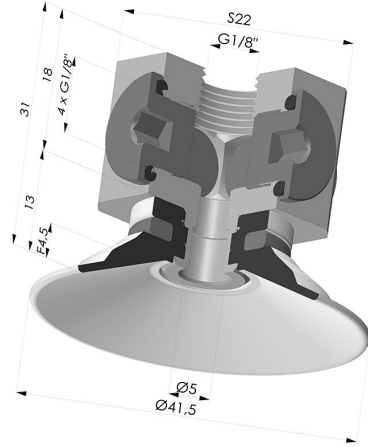

**TECHNICAL INFORMATION**

- Arrow :** 4.5 mm  
**Category :** Plates  
**Contact lip diameter :** 41.5 mm  
**Height (in mm) :** 31  
**Horizontal force :** 57.5 N  
**inner barrel diameter :** Female G1/8"  
**Number of bellows :** 0.5 Bellows  
**Range :** Suction cup  
**Series :** 9  
**Shape :** Plate  
**Vertical force :** 29 N

**Variants:**

Variant reference:  
**9 40SL 18D-3-BD**

- Color: Red food-grade CE certification
  - Matter: Silicone
  - Shore Hardness: SH60

Variant reference:  
**9 40SLT 18D-3-BD**

- Color: Translucent
  - CE food certified
  - Matter: Silicone
- Shore Hardness: SH60

Variant reference:  
**9 40NI 18D-3-BD**

- Color: Black
  - Matter: Nitrile
- Shore Hardness: SH50

**Related products:**

**Flat Suction Cup Series 9, Ø 40 mm**

Product reference: 9 40-- A

**Separable Female Fitting 1/8G - with 5 Outputs**