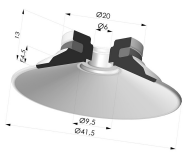

**TECHNICAL INFORMATION**

- Arrow :** 4.5 mm  
**Category :** Plates  
**Contact lip diameter :** 41.5 mm  
**Height (in mm) :** 31  
**Horizontal force :** 57.5 N  
**inner barrel diameter :** Female G1/8"  
**Number of bellows :** 0.5 Bellows  
**Range :** Suction cup  
**Series :** 9  
**Shape :** Plate  
**Vertical force :** 29 N

**Variants:**

Variant reference:  
**9 40SL 18D-3-BD**

- Color: Red food-grade CE certification
  - Matter: Silicone
  - Shore Hardness: SH60

Variant reference:  
**9 40SLT 18D-3-BD**

- Color: Translucent
  - CE food certified
  - Matter: Silicone
- Shore Hardness: SH60

Variant reference:  
**9 40NI 18D-3-BD**

- Color: Black
  - Matter: Nitrile
- Shore Hardness: SH50

**Related products:**

**Flat Suction Cup Series 9, Ø 40 mm**

Product reference: 9 40-- A

**Separable Female Fitting 1/8G - with 5 Outputs**