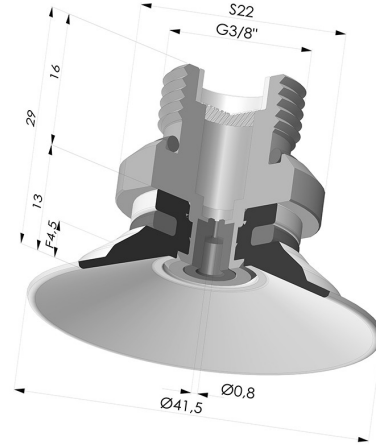

**TECHNICAL INFORMATION**

<b>Arrow :</b>	4.5 mm
<b>Category :</b>	Plates
<b>Contact lip diameter :</b>	41.5 mm
<b>Height (in mm) :</b>	29
<b>Horizontal force :</b>	57.5 N
<b>inner barrel diameter :</b>	Male G3/8"
<b>Number of bellows :</b>	0.5 Bellows
<b>Range :</b>	Suction cup
<b>Series :</b>	9
<b>Shape :</b>	Plate
<b>Vertical force :</b>	29 N

**Variants:**

Variant reference:  
**9 40SL 38D-2-GIC**

- Color: Red food-grade CE certification
  - Matter: Silicone
  - Shore Hardness: SH60

Variant reference:  
**9 40SLT 38D-2-GIC**

- Color: Translucent
  - CE food certified
  - Matter: Silicone
- Shore Hardness: SH60

Variant reference:  
**9 40NI 38D-2-GIC**

- Color: Black
  - Matter: Nitrile
- Shore Hardness: SH50

**Related products:**

**Flat Suction Cup Series 9, Ø 40 mm**

Product reference: 9 40-- A

**Separable Male Fitting 3/8G - with Spray Nozzle**