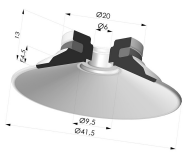

**TECHNICAL INFORMATION**

<b>Arrow :</b>	4.5 mm
<b>Category :</b>	Plates
<b>Contact lip diameter :</b>	41.5 mm
<b>Height (in mm) :</b>	29
<b>Horizontal force :</b>	57.5 N
<b>inner barrel diameter :</b>	Male G3/8"
<b>Number of bellows :</b>	0.5 Bellows
<b>Range :</b>	Suction cup
<b>Series :</b>	9
<b>Shape :</b>	Plate
<b>Vertical force :</b>	29 N

**Variants:**

Variant reference:  
**9 40SL 38D-2-GIC**

- Color: Red food-grade CE certification
  - Matter: Silicone
  - Shore Hardness: SH60

Variant reference:  
**9 40SLT 38D-2-GIC**

- Color: Translucent
  - CE food certified
  - Matter: Silicone
- Shore Hardness: SH60

Variant reference:  
**9 40NI 38D-2-GIC**

- Color: Black
  - Matter: Nitrile
- Shore Hardness: SH50

**Related products:**

**Flat Suction Cup Series 9, Ø 40 mm**

Product reference: 9 40-- A

**Separable Male Fitting 3/8G - with Spray Nozzle**