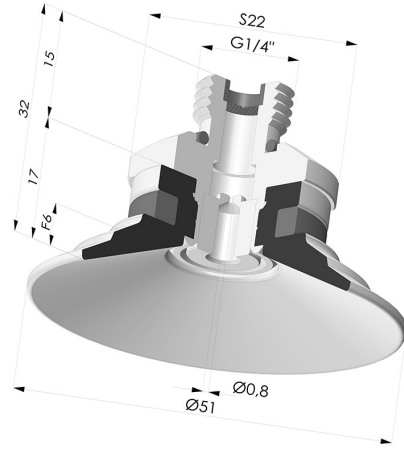

TECHNICAL INFORMATION

Arrow :	6 mm
Category :	Plates
Contact lip diameter :	51 mm
Height (in mm) :	32
Horizontal force :	88 N
inner barrel diameter :	Male G1/4"
Number of bellows :	0.5 Bellows
Range :	Suction cup
Series :	9
Shape :	Plate
Vertical force :	44 N

Variants:

Variant reference:
9 50SL 14D-2-F

- Color: Red food-grade CE certification
 - Matter: Silicone
 - Shore Hardness: SH60

Variant reference:
9 50SLT 14D-2-F

- Color: Translucent
 - CE food certified
 - Matter: Silicone
- Shore Hardness: SH60

Variant reference:
9 50NI 14D-2-F

- Color: Black
 - Matter: Nitrile
- Shore Hardness: SH50

Related products:

Flat Suction Cup Series 9, Ø 50 mm

Product reference: 9 50-- A

Separable Male Fitting 1/4G - with Filter