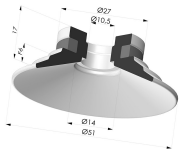

TECHNICAL INFORMATION

Arrow :	6 mm
Category :	Plates
Contact lip diameter :	51 mm
Height (in mm) :	32
Horizontal force :	88 N
inner barrel diameter :	Male G1/4"
Number of bellows :	0.5 Bellows
Range :	Suction cup
Series :	9
Shape :	Plate
Vertical force :	44 N

Variants:

Variant reference:
9 50SL 14D-2-F

- Color: Red food-grade CE certification
 - Matter: Silicone
 - Shore Hardness: SH60

Variant reference:
9 50SLT 14D-2-F

- Color: Translucent
 - CE food certified
 - Matter: Silicone
- Shore Hardness: SH60

Variant reference:
9 50NI 14D-2-F

- Color: Black
 - Matter: Nitrile
- Shore Hardness: SH50

Related products:

Flat Suction Cup Series 9, Ø 50 mm

Product reference: 9 50-- A

Separable Male Fitting 1/4G - with Filter