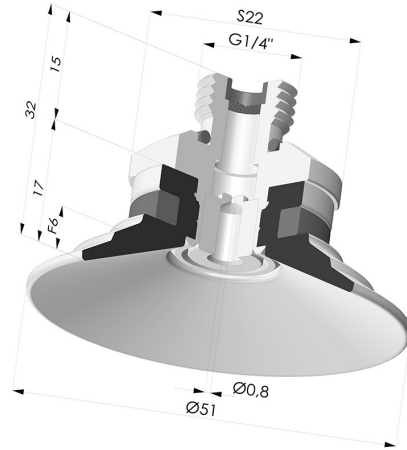

TECHNICAL INFORMATION

Arrow :	6 mm
Category :	Plates
Contact lip diameter :	51 mm
Height (in mm) :	32
Horizontal force :	88 N
inner barrel diameter :	Male G1/4"
Number of bellows :	0.5 Bellows
Range :	Suction cup
Series :	9
Shape :	Plate
Vertical force :	44 N

Variants:

Variant reference:
9 50SL 14D-2-GIC

- Color: Red food-grade CE certification
 - Matter: Silicone
 - Shore Hardness: SH60

Variant reference:
9 50SLT 14D-2-GIC

- Color: Translucent
 - CE food certified
 - Matter: Silicone
- Shore Hardness: SH60

Variant reference:
9 50NI 14D-2-GIC

- Color: Black
 - Matter: Nitrile
- Shore Hardness: SH50

Related products:

Flat Suction Cup Series 9, Ø 50 mm

Product reference: 9 50-- A

Separable Male Fitting 1/4G - with Spray Nozzle