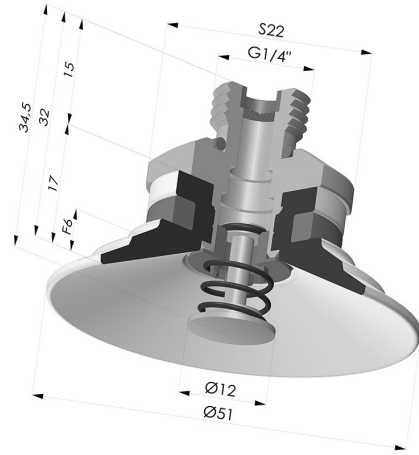

TECHNICAL INFORMATION

Arrow :	6 mm
Category :	Plates
Contact lip diameter :	51 mm
Height (in mm) :	34.5
Horizontal force :	88 N
inner barrel diameter :	Male G1/4"
Number of bellows :	0.5 Bellows
Range :	Suction cup
Series :	9
Shape :	Plate
Vertical force :	44 N

Variants:

Variant reference:
9 50SL 14D-2-PAL

- Color: Red food-grade CE certification
- Matter: Silicone
- Shore Hardness: SH60

Variant reference:
9 50SLT 14D-2-PAL

- Color: Translucent
- CE food certified
- Matter: Silicone
- Shore Hardness: SH60

Variant reference:
9 50NI 14D-2-PAL

- Color: Black
- Matter: Nitrile
- Shore Hardness: SH50

Related products:

Flat Suction Cup Series 9, Ø 50 mm
 Product reference: 9 50-- A

Separable Male Fitting 1/4G - with Check Valve
 Product reference: 9G14-2-PAL