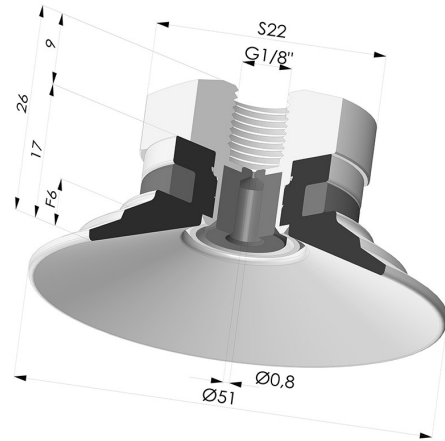

**TECHNICAL INFORMATION**

<b>Arrow :</b>	6 mm
<b>Category :</b>	Plates
<b>Contact lip diameter :</b>	51 mm
<b>Height (in mm) :</b>	26
<b>Horizontal force :</b>	88 N
<b>inner barrel diameter :</b>	Female G1/8"
<b>Number of bellows :</b>	0.5 Bellows
<b>Range :</b>	Suction cup
<b>Series :</b>	9
<b>Shape :</b>	Plate
<b>Vertical force :</b>	44 N

**Variants:**

Variant reference:  
**9 50SL 18D-2-GIC**

- Color: Red food-grade CE certification
  - Matter: Silicone
  - Shore Hardness: SH60

Variant reference:  
**9 50SLT 18D-2-GIC**

- Color: Translucent
  - CE food certified
  - Matter: Silicone
- Shore Hardness: SH60

Variant reference:  
**9 50NI 18D-2-GIC**

- Color: Black
  - Matter: Nitrile
- Shore Hardness: SH50

**Related products:**

**Flat Suction Cup Series 9, Ø 50 mm**

Product reference: 9 50-- A

**Separable Female Fitting 1/8G - with Spray Nozzle**