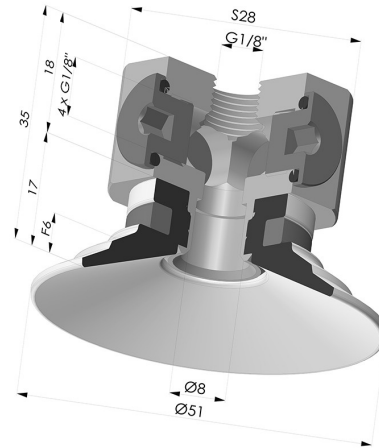

TECHNICAL INFORMATION

Arrow :	6 mm
Category :	Plates
Contact lip diameter :	51 mm
Height (in mm) :	35
Horizontal force :	88 N
inner barrel diameter :	Female G1/8"
Number of bellows :	0.5 Bellows
Range :	Suction cup
Series :	9
Shape :	Plate
Vertical force :	44 N

Variants:

Variant reference:
9 50SL 18D-3-BD

- Color: Red food-grade CE certification
 - Matter: Silicone
 - Shore Hardness: SH60

Variant reference:
9 50SLT 18D-3-BD

- Color: Translucent
 - CE food certified
 - Matter: Silicone
- Shore Hardness: SH60

Variant reference:
9 50NI 18D-3-BD

- Color: Black
 - Matter: Nitrile
- Shore Hardness: SH50

Related products:

Flat Suction Cup Series 9, Ø 50 mm

Product reference: 9 50-- A

Separable Female Fitting 1/8G - with 5 Outputs