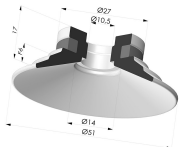

TECHNICAL INFORMATION

Arrow :	6 mm
Category :	Plates
Contact lip diameter :	51 mm
Height (in mm) :	35
Horizontal force :	88 N
inner barrel diameter :	Female G1/8"
Number of bellows :	0.5 Bellows
Range :	Suction cup
Series :	9
Shape :	Plate
Vertical force :	44 N

Variants:

Variant reference:
9 50SL 18D-3-BD

- Color: Red food-grade CE certification
 - Matter: Silicone
 - Shore Hardness: SH60

Variant reference:
9 50SLT 18D-3-BD

- Color: Translucent
 - CE food certified
 - Matter: Silicone
- Shore Hardness: SH60

Variant reference:
9 50NI 18D-3-BD

- Color: Black
 - Matter: Nitrile
- Shore Hardness: SH50

Related products:

Flat Suction Cup Series 9, Ø 50 mm

Product reference: 9 50-- A

Separable Female Fitting 1/8G - with 5 Outputs