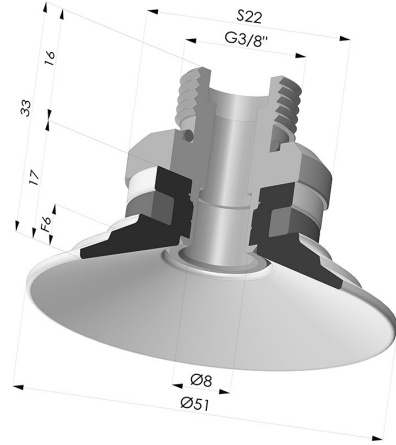

TECHNICAL INFORMATION

Arrow :	6 mm
Category :	Plates
Contact lip diameter :	51 mm
Height (in mm) :	33
Horizontal force :	88 N
inner barrel diameter :	Male G3/8"
Number of bellows :	0.5 Bellows
Range :	Suction cup
Series :	9
Shape :	Plate
Vertical force :	44 N

Variants:

Variant reference:
9 50SL 38D-2

- Color: Red food-grade CE certification
 - Matter: Silicone
 - Shore Hardness: SH60

Variant reference:
9 50SLT 38D-2

- Color: Translucent
 - CE food certified
 - Matter: Silicone
 - Shore Hardness: SH60

Variant reference:
9 50NI 38D-2

- Color: Black
 - Matter: Nitrile
 - Shore Hardness: SH50

Related products:

Flat Suction Cup Series 9, Ø 50 mm
 Product reference: 9 50-- A

Separable Male Fitting 3/8G
 Product reference: 9G38-2